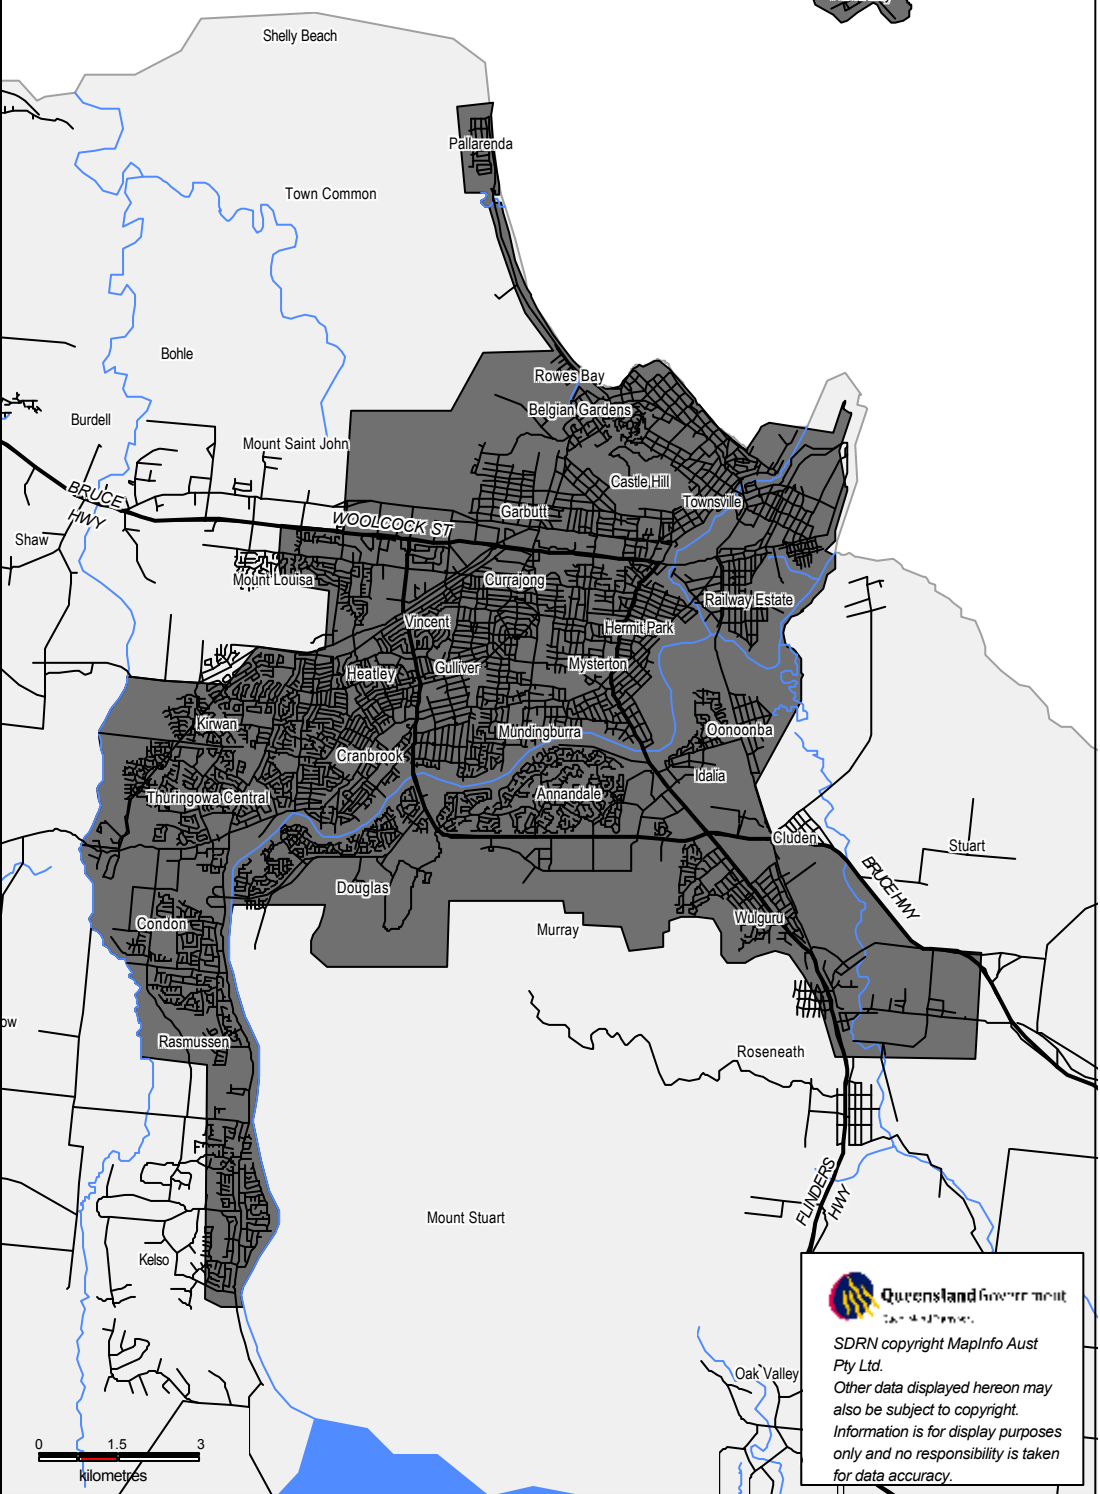

# TOWNSVILLE DEFINED URBAN AREA

SDRN copyright MapInfo Aust Pty Ltd.  
Other data displayed hereon may also be subject to copyright.  
Information is for display purposes only and no responsibility is taken for data accuracy.