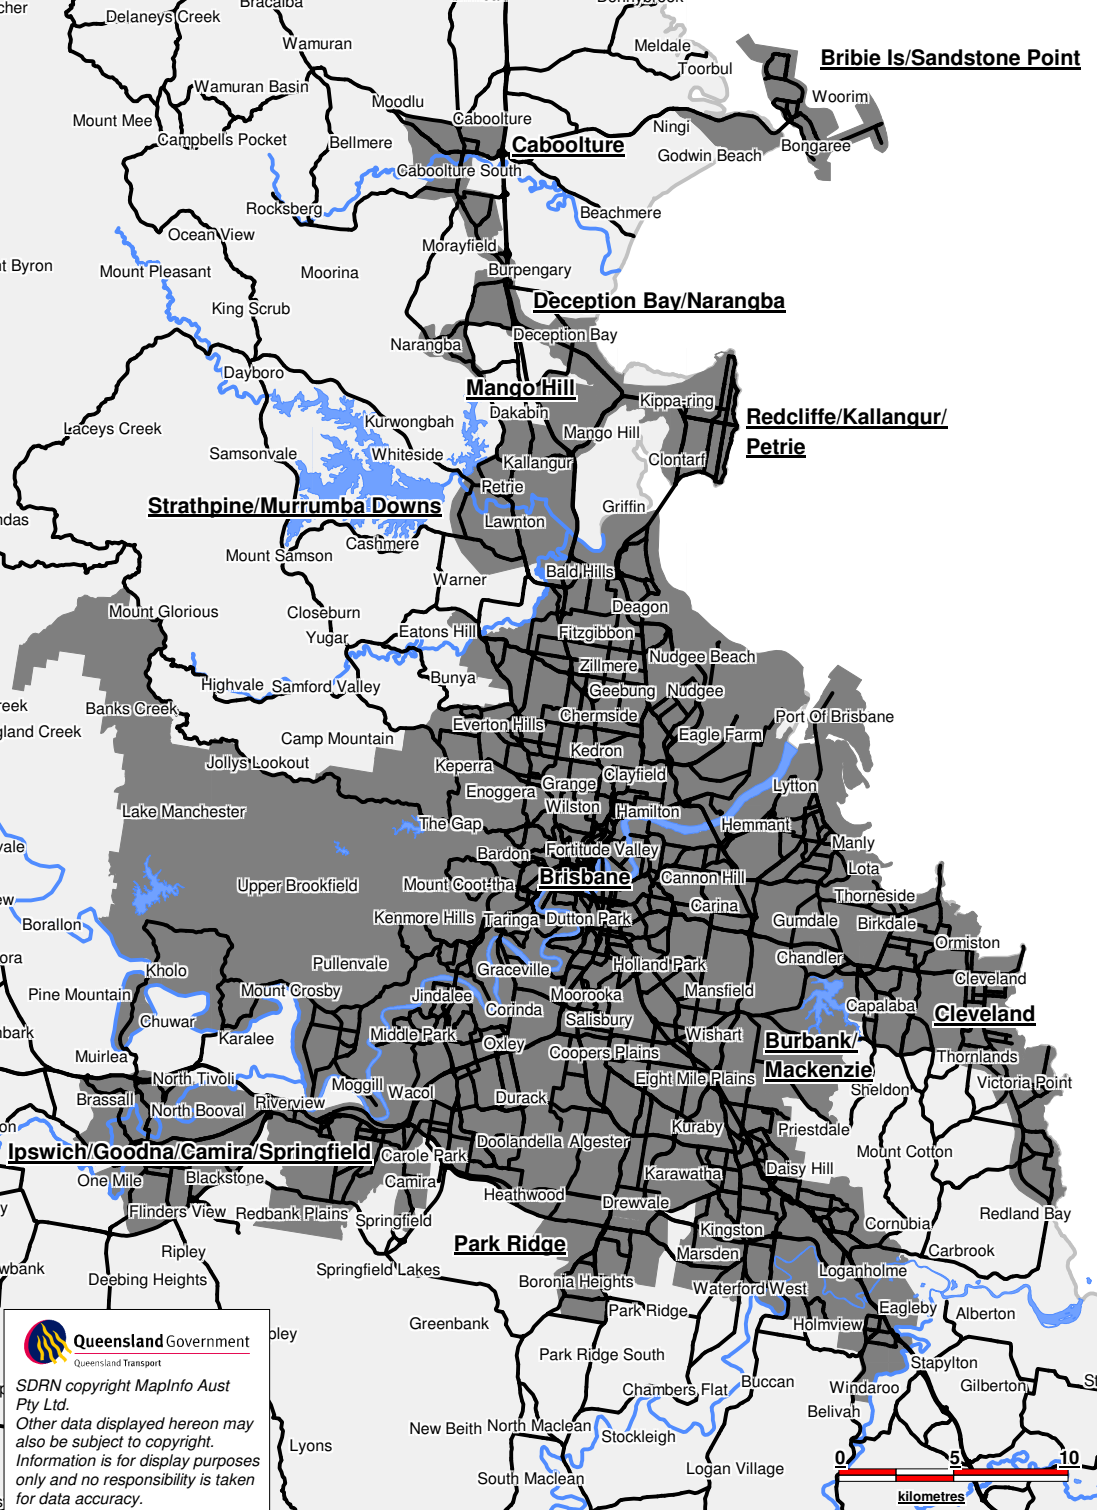

BRISBANE/SOUTH EAST QUEENSLAND DEFINED URBAN AREAS

 **Queensland Government**
Queensland Transport

SDRN copyright MapInfo Aust Pty Ltd.
Other data displayed hereon may also be subject to copyright.
Information is for display purposes only and no responsibility is taken for data accuracy.