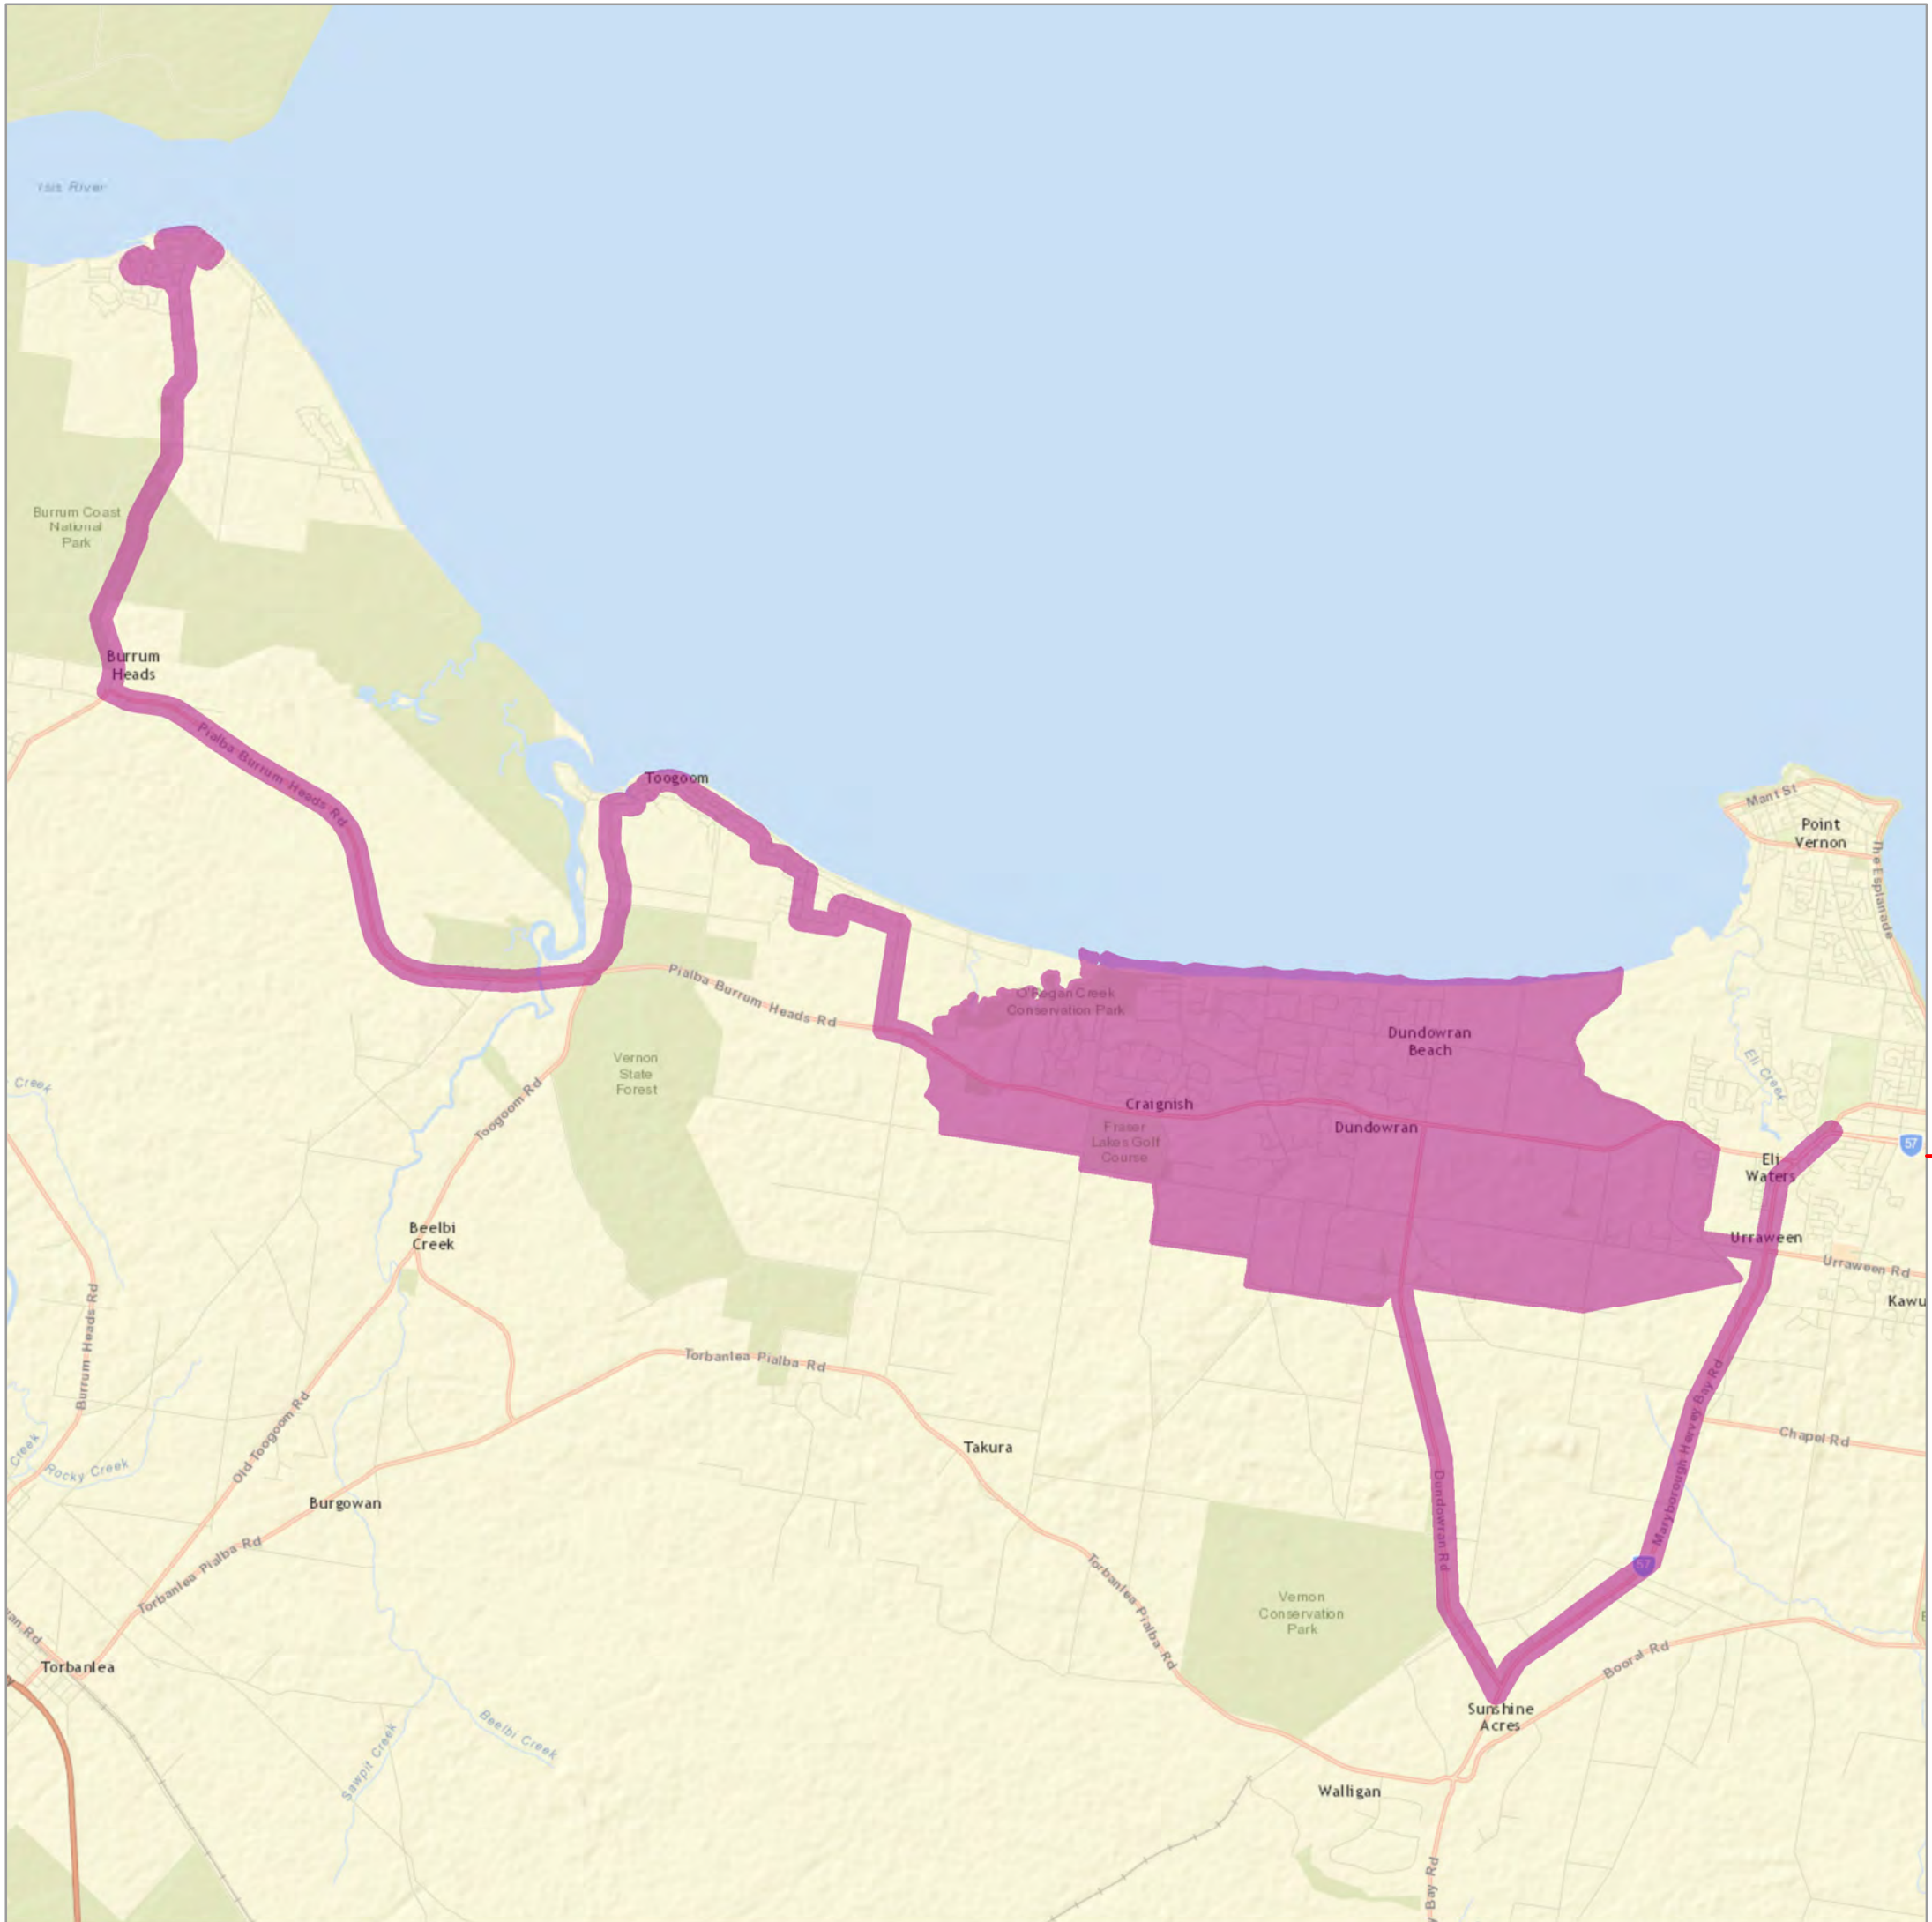

Craignish/Dundowran-Hervey Bay Service Contract Area/Route