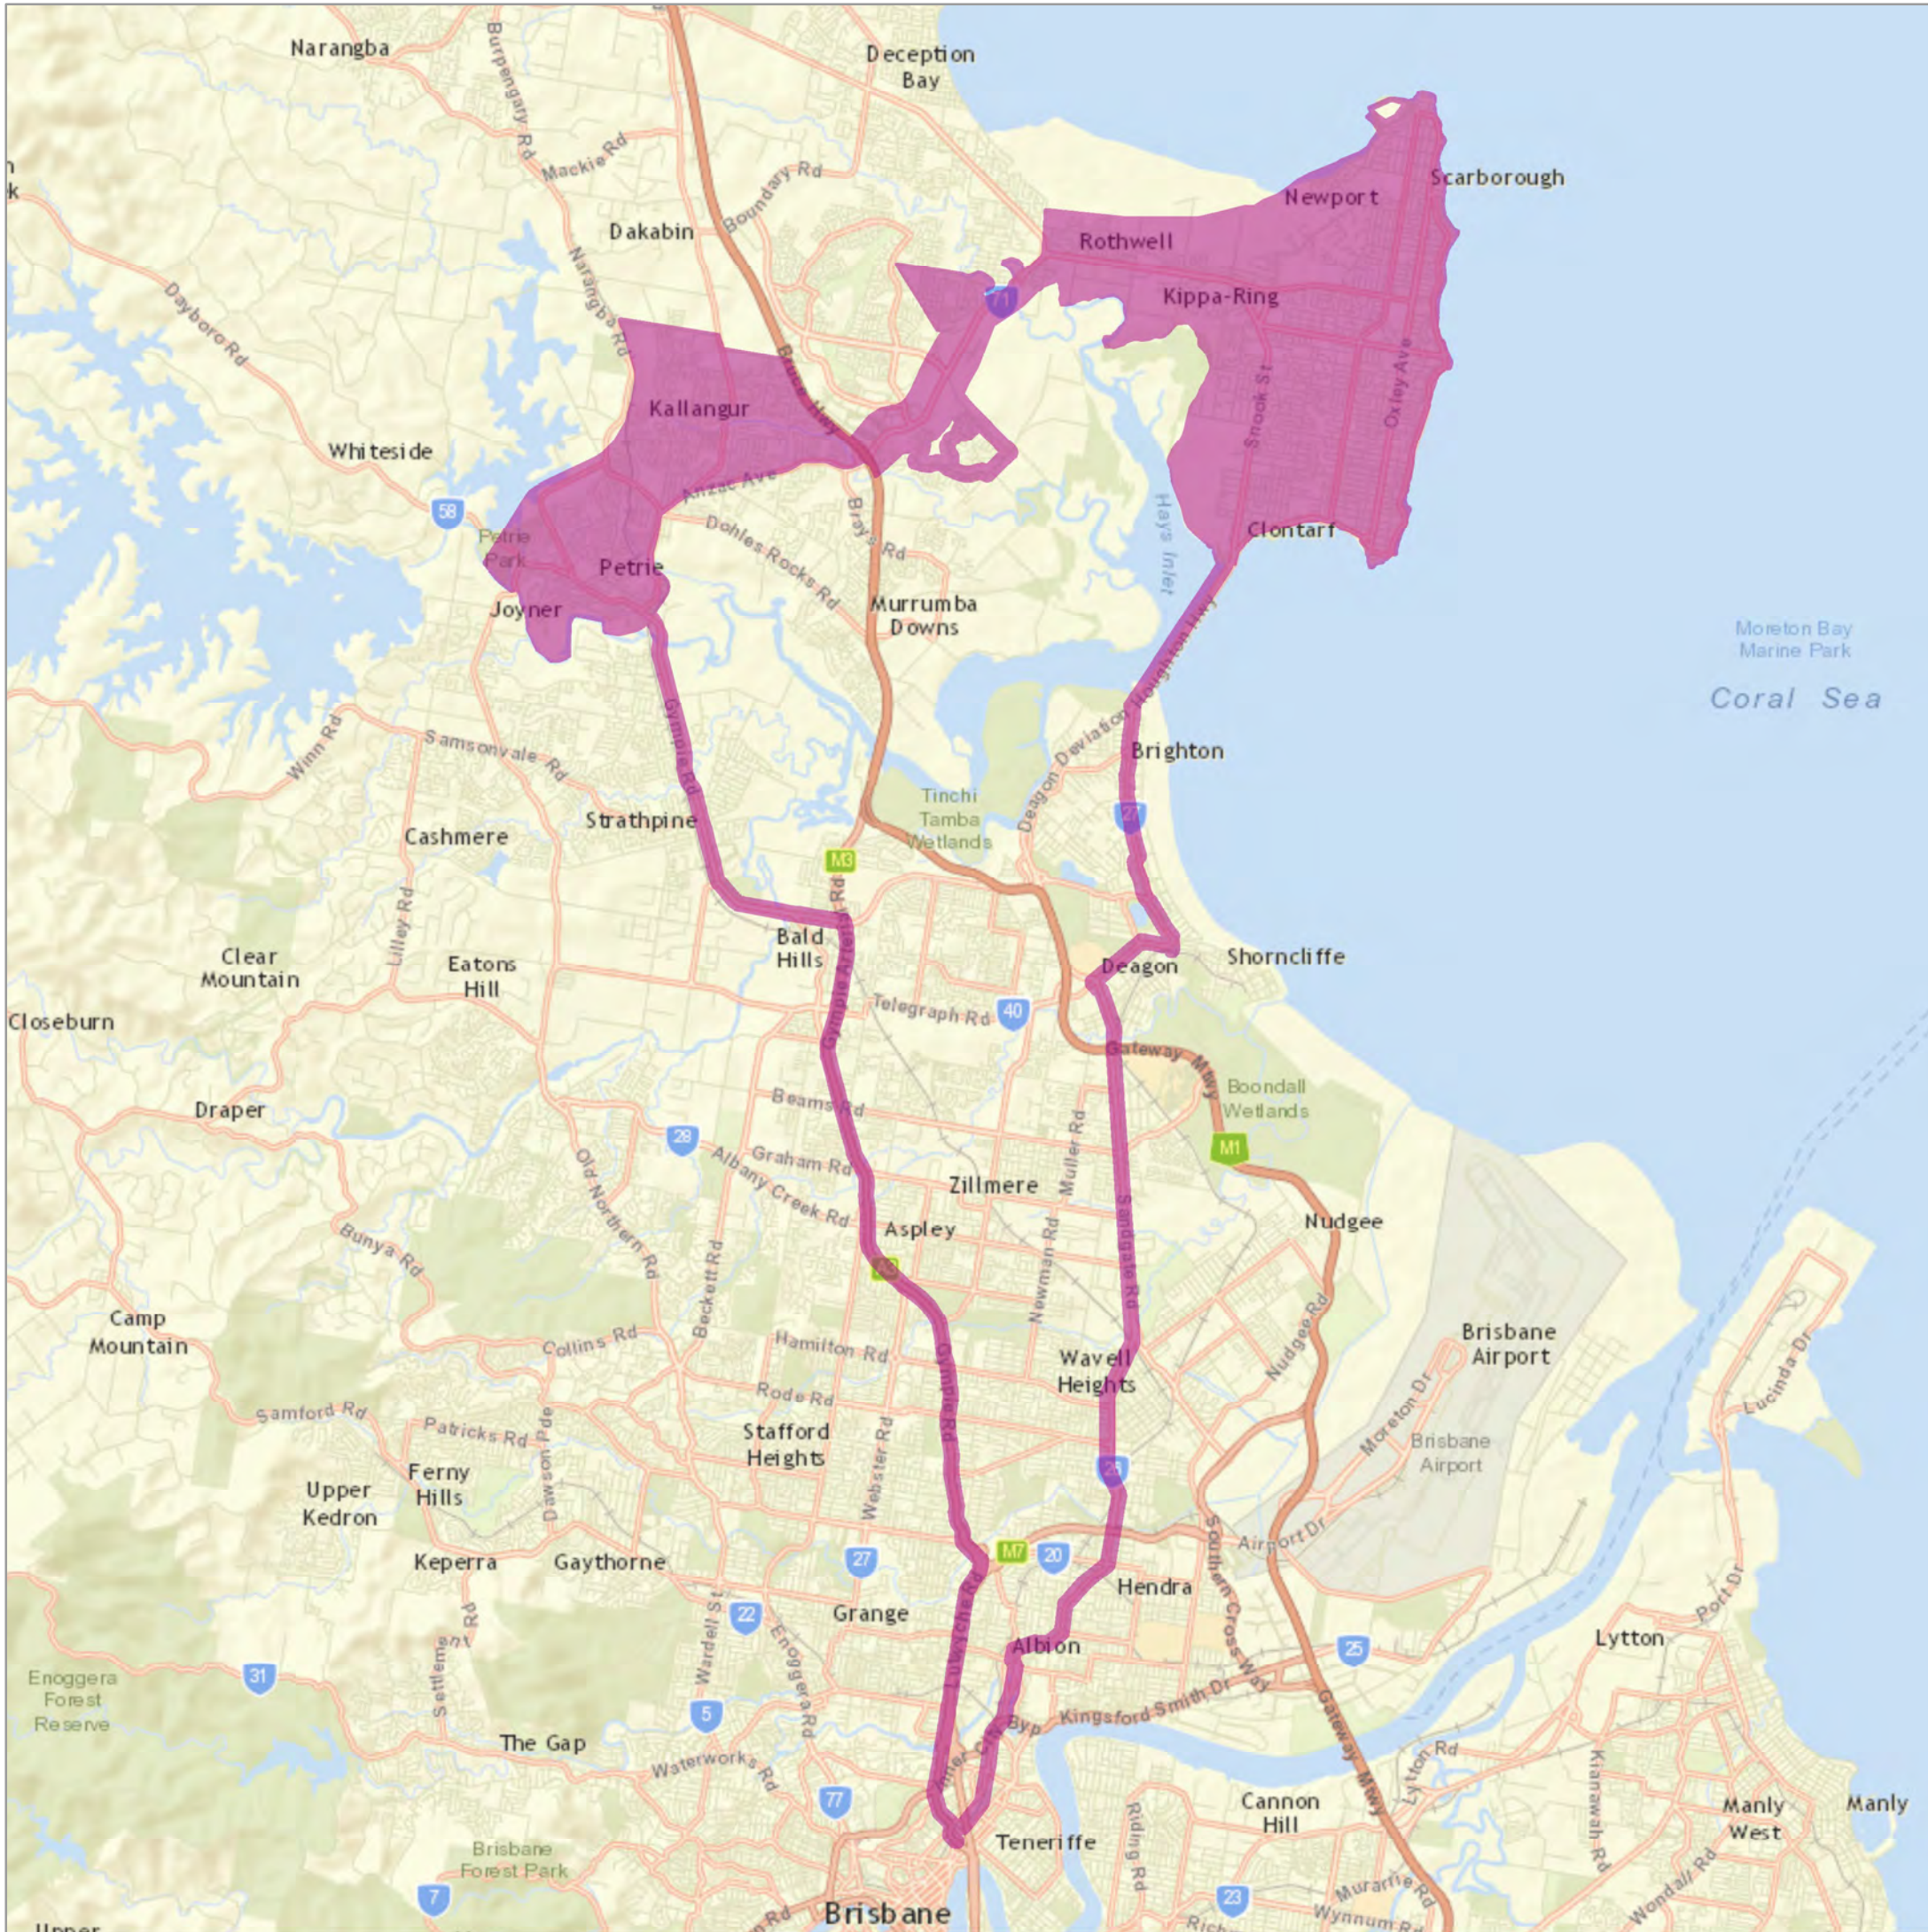

Redcliffe, Kallangur, Petrie and Redcliffe-Brisbane Service Contract Area/Route