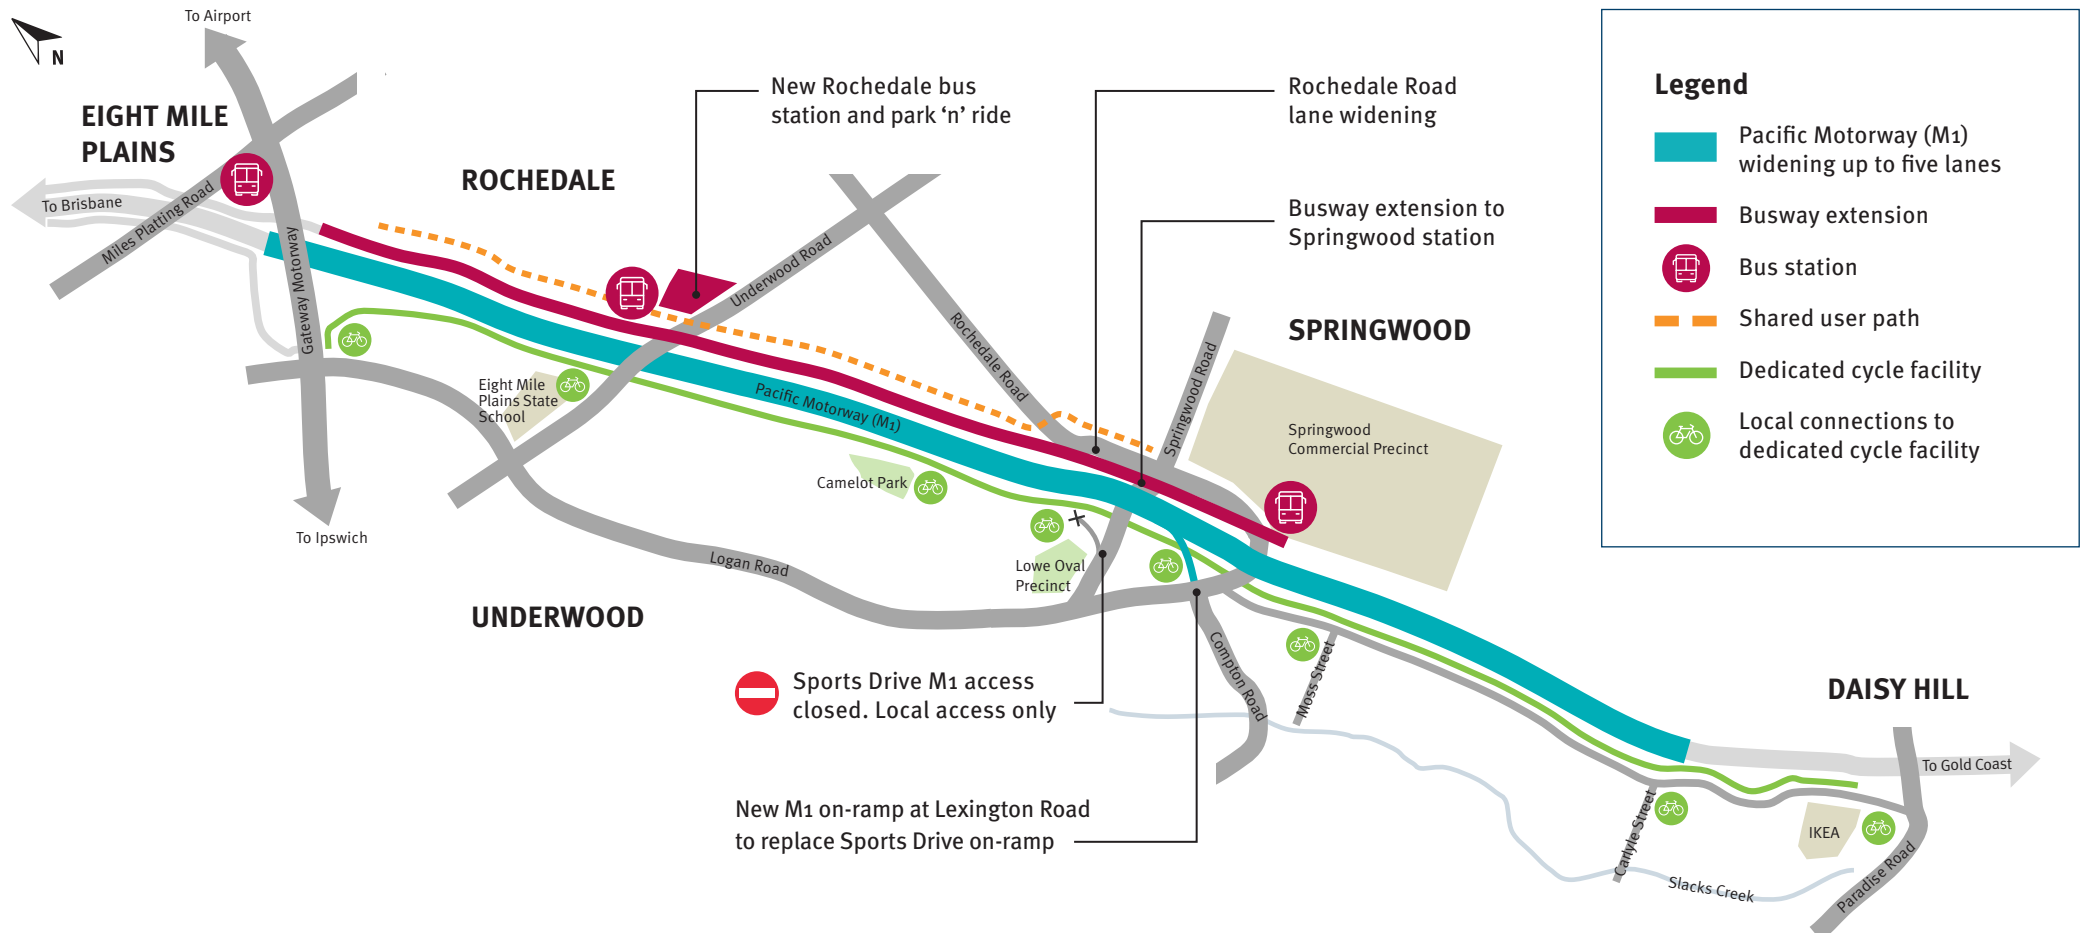

# Pacific Motorway (M1) Upgrade Stage 2 – Eight Mile Plains to Daisy Hill

### Legend

- Pacific Motorway (M1) widening up to five lanes
- Busway extension
- 🚌 Bus station
- Shared user path
- Dedicated cycle facility
- 🚲 Local connections to dedicated cycle facility